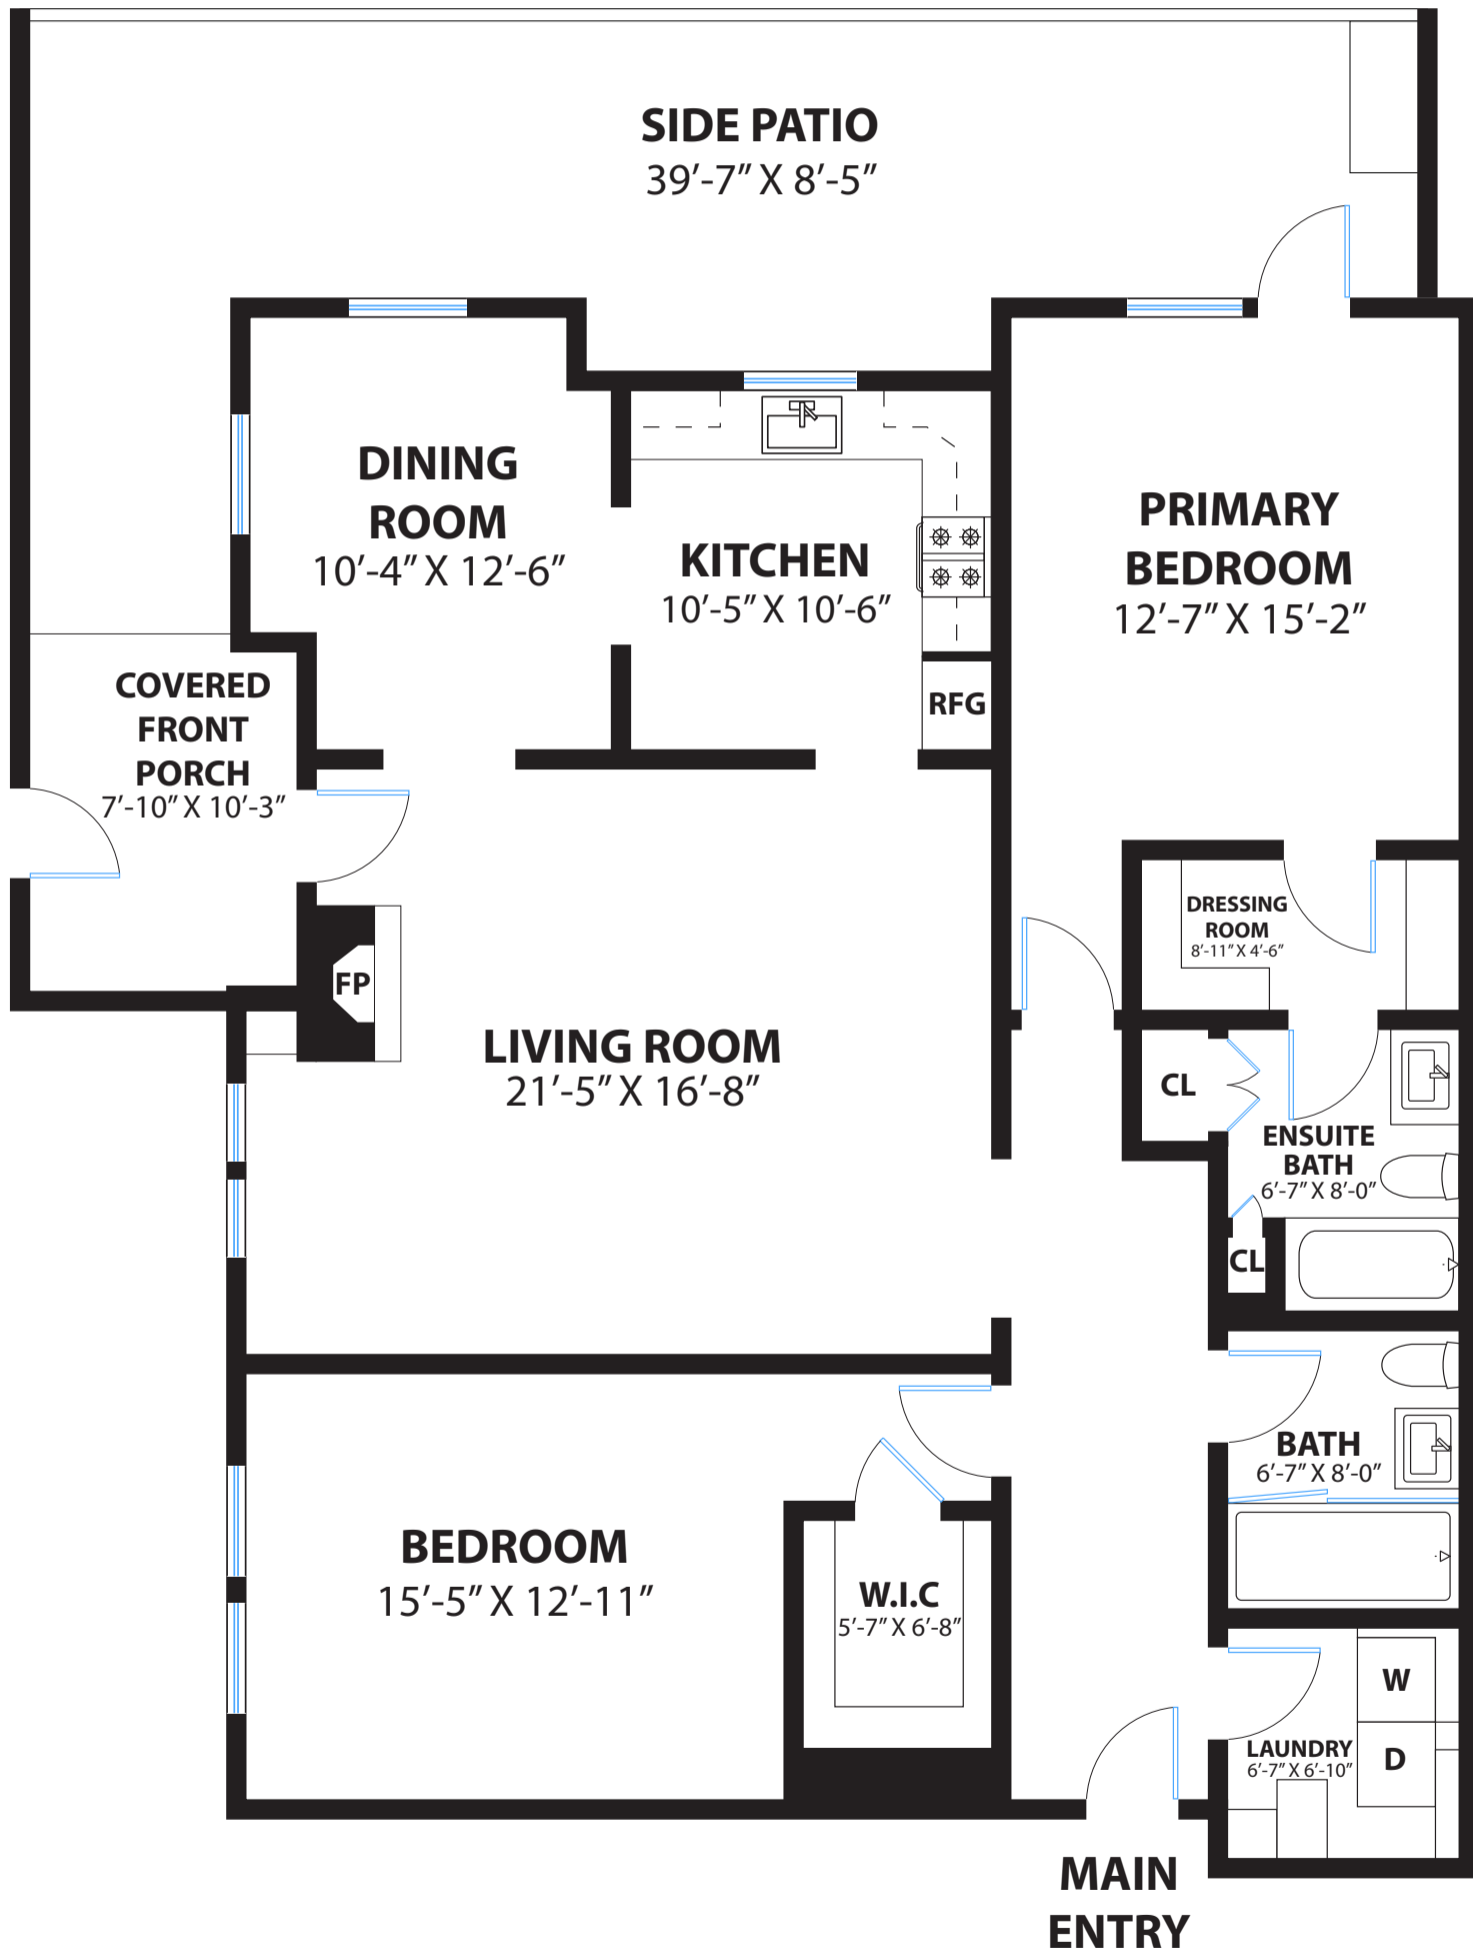

318 SOUTH GRANT STREET, #UNIT 1C

SAN MATEO

DISCLAIMER: RENDERING BY OPEN HOMES PHOTOGRAPHY. ALL MEASUREMENTS ARE APPROXIMATE AND MAY NOT BE EXACT.

DO NOT RELY ON THE ACCURACY OF THIS FLOOR PLAN WHEN DETERMINING THE PRICE OF A PROPERTY OR MAKING DECISIONS